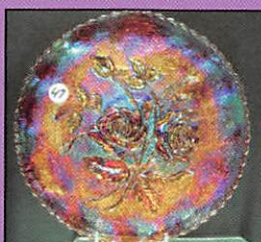

SESSION # 2 CARNIVAL
Saturday June 17, 2017 9:00 AM Preview

7:30 Auction Morning at The M
Boonville, Mo. 1

The R. Strite Collection of Illi

Check out - www.awk-shn.com for Great photo

100 misc. not cataloged, Country auction after Catalog

Email for information mreichel@a

Need help call or email for extra ph

New Mailing Address: 1211 Gr