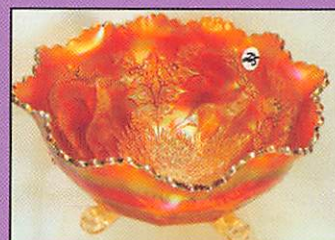

CRYSTAL GLASS AUCTION

12:00 noon – 5:00 PM Friday June 16, 2017

Mickey Reichel Auction Center

140 Ashley Road

Boonville Missouri Great color and selection

Go to tour 325 Items Printable Catalog on website

at the end of Auction. Please Bring Packing Material

www.mrk-shn.com or Call 660-537-5200

Photos etc. Mickey Reichel Auctioneer

1000 Main Street, Boonville, MO 65233