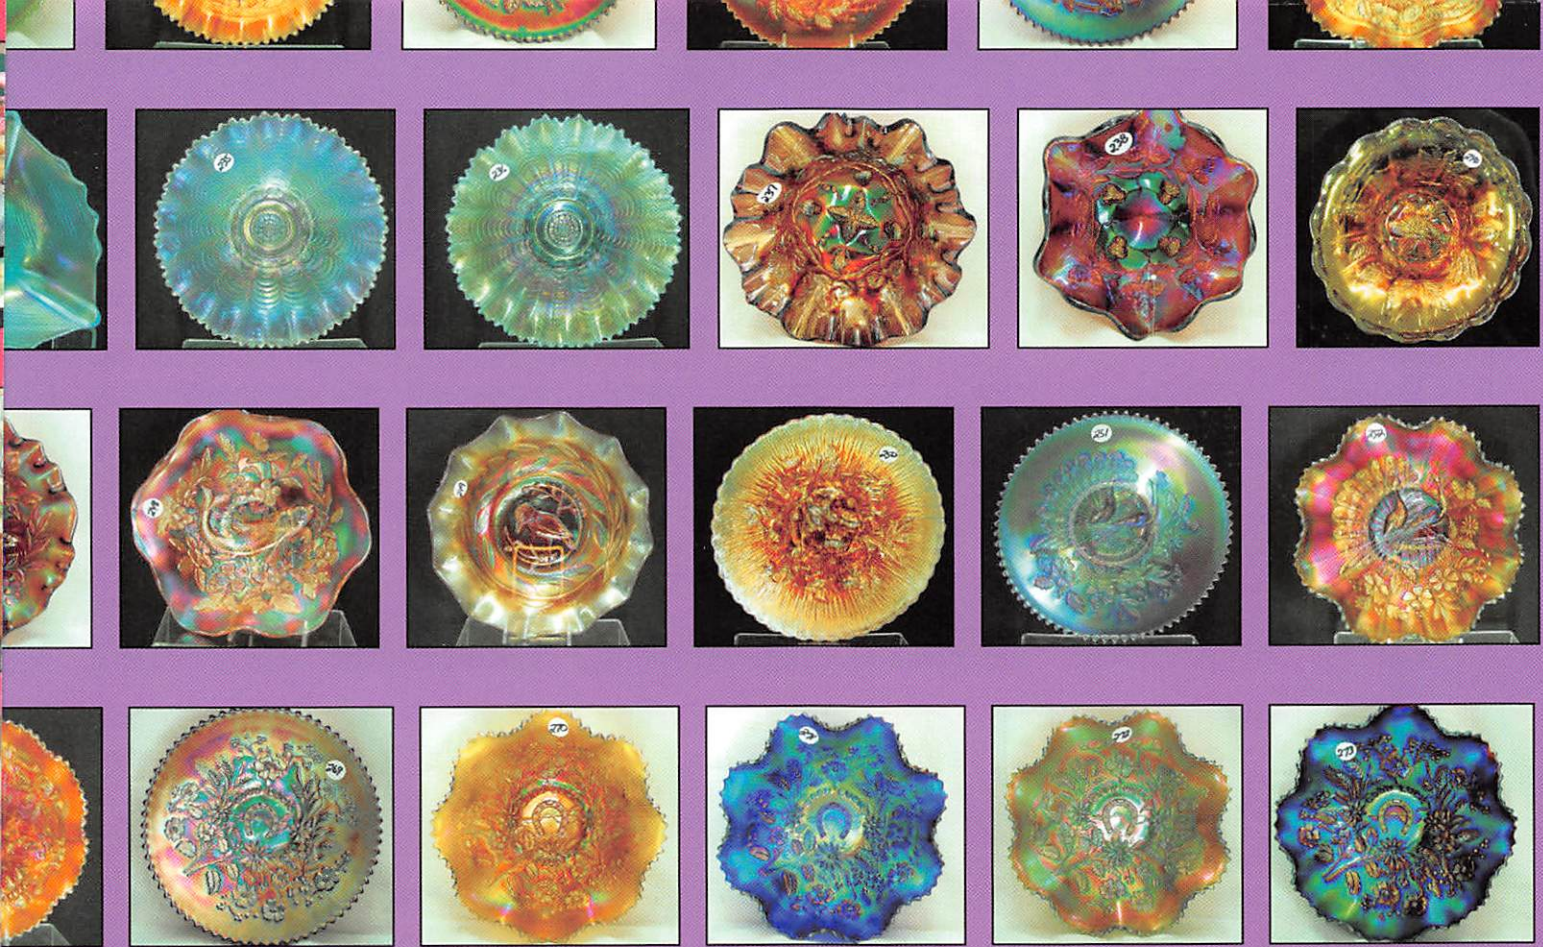

they leave the Auction Center * * *
(options)

SEE REVERSE SIDE FOR AUCTION SESSION #1