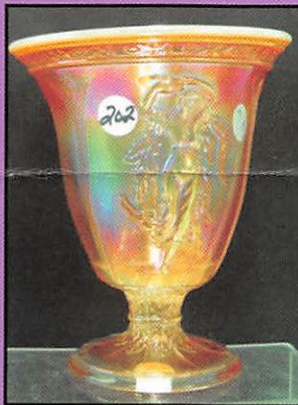

SESSION # 2 CARNIVAL
Saturday June 17, 2017 9:00 AM Preview

7:30 Auction Morning at The M
Boonville, Mo. 1

The R. Strite Collection of Illi

Check out - www.awk-shn.com for Great photo

100 misc. not cataloged, Country auction after Catalog

Email for information mreichel@a

Need help call or email for extra ph

New Mailing Address: 1211 Gr