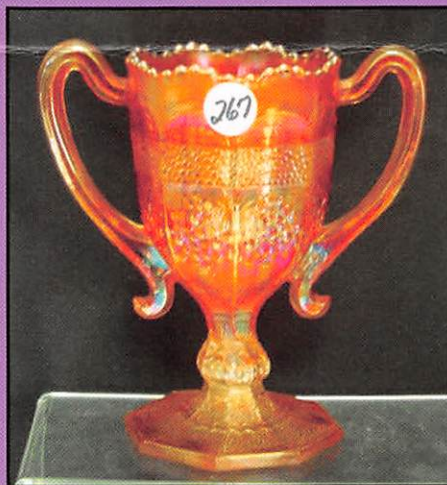

they leave the Auction Center * * *
(options)

SEE REVERSE SIDE FOR AUCTION SESSION #1