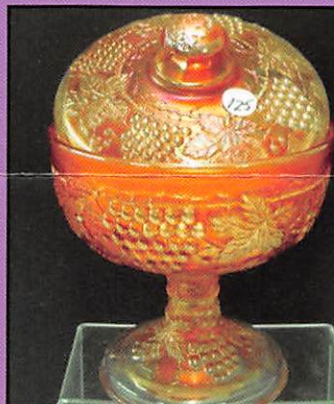

CRYSTAL GLASS AUCTION

12:00 noon – 5:00 PM Friday June 16, 2017

Mickey Reichel Auction Center

140 Ashley Road

Boonville Missouri Great color and selection

Go to tour 325 Items Printable Catalog on website

at the end of Auction. Please Bring Packing Material

www.mrk-shn.com or Call 660-537-5200

Photos etc. Mickey Reichel Auctioneer

1000 Main Street, Boonville, MO 65233