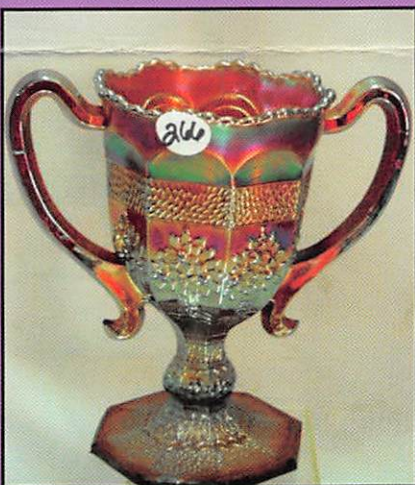

they leave the Auction Center * * *
(options)

SEE REVERSE SIDE FOR AUCTION SESSION #1