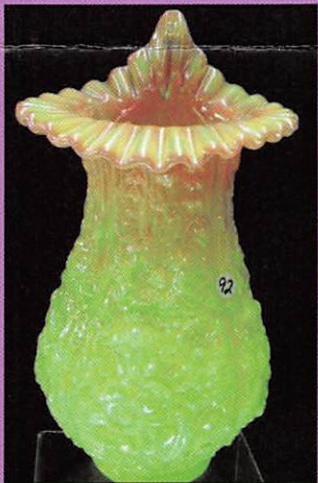

★★★★NO BUYERS PREMIUM★★★★
ABSENTEE BID POLICY:
PLEASE NOTE: There is a $6 handling charge for each successful bid which will be added to the selling price for all write-in bids. This is in addition to the cost of postage, insurance and packing. Your write-in bid will be entered just as if you are present and bidding. **Successful bidders will be notified in 1 to 3 days by the auctioneer (so be sure to include your phone number).** Direct mail bids to Auctioneer Mickey Reichel, 1211 Grace Lane, Boonville, MO 65233-2971. Terms: Cash or Check accepted with proper I.D. and Social Security Number and References. Announcements made day of the auction supercede all printed material. Not Responsible for Accidents or Sold Items. Call in Bids before Auction Welcome!
Call for additional information: 660-537-5200
E-mail: mreichel@AWK-SHN.com
Web Site: www.awk-shn.com

* * No return on any items once sold (No Exceptions)