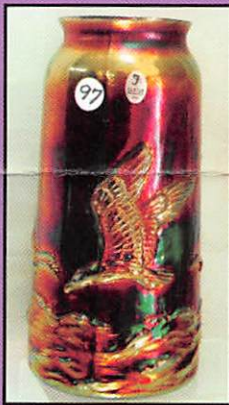

SESSION # 2 CARNIVAL
Saturday June 17, 2017 9:00 AM Preview

7:30 Auction Morning at The M
Boonville, Mo. 1

The R. Strite Collection of Illi

Check out - www.awk-shn.com for Great photo

100 misc. not cataloged, Country auction after Catalog

Email for information mreichel@a

Need help call or email for extra ph

New Mailing Address: 1211 Gr